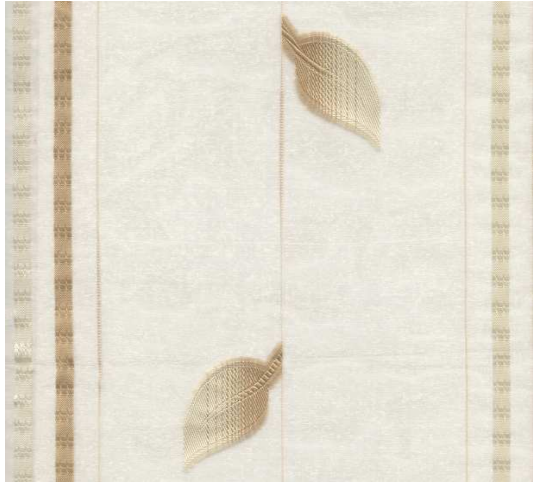

Moonstruck

PATTERN GALAXY

Number of Cols.	7
Content	100% Polyester
Country of Origin	Turkey
Width	117" - 298 cm
Vertical	17.125" (43.5 cm)
Horizontal	15.4" (39.2 cm)
Railroaded	Yes
Leaded Hem	Yes
Weight (oz/In yd)	1.2
Care Code	W-P
Finish	F/R
Flammability	NFPA 701 & MVSS 302
Colorfastness to Water	Shade Change: Class 5
Colorfastness to Solvent	N/A
Croaking	Wet: Class 5 - Dry: Class 5
Colorfastness to Light	Class 6

PATTERN LIBRA

Number of Cols.	1
Content	80% Polyester, 20% Acrylic
Country of Origin	Turkey
Width	118" - 300 cm
Vertical	20" (51 cm)
Horizontal	N/A
Railroaded	Yes
Leaded Hem	Yes
Weight (oz/In yd)	2.4
Care Code	Washable - Do not dry clean
Finish	F/R
Flammability	NFPA 701, Cal. 117 & MVSS 302
Colorfastness to Water	N/A
Colorfastness to Solvent	Shade Change: Class 5 - Staining: Class 5
Croaking	Wet: Class 5 - Dry: Class 5
Colorfastness to Light	Class 6

Moonstruck

PATTERN ORION

Number of Cols.	4
Content	100% Polyester
Country of Origin	Turkey
Width	118" - 300 cm
Vertical	20" (51 cm)
Horizontal	11.625" (29.5 cm)
Railroaded	Yes
Leaded Hem	Yes
Weight (oz/In yd)	2.9
Care Code	Washable - Do not dry clean
Finish	F/R
Flammability	NFPA 701, Cal. 117 & MVSS 302
Colorfastness to Water	N/A
Colorfastness to Solvent	Shade Change: Class 5 - Staining: Class 5
Croaking	Wet: Class 5 - Dry: Class 5
Colorfastness to Light	Class 6